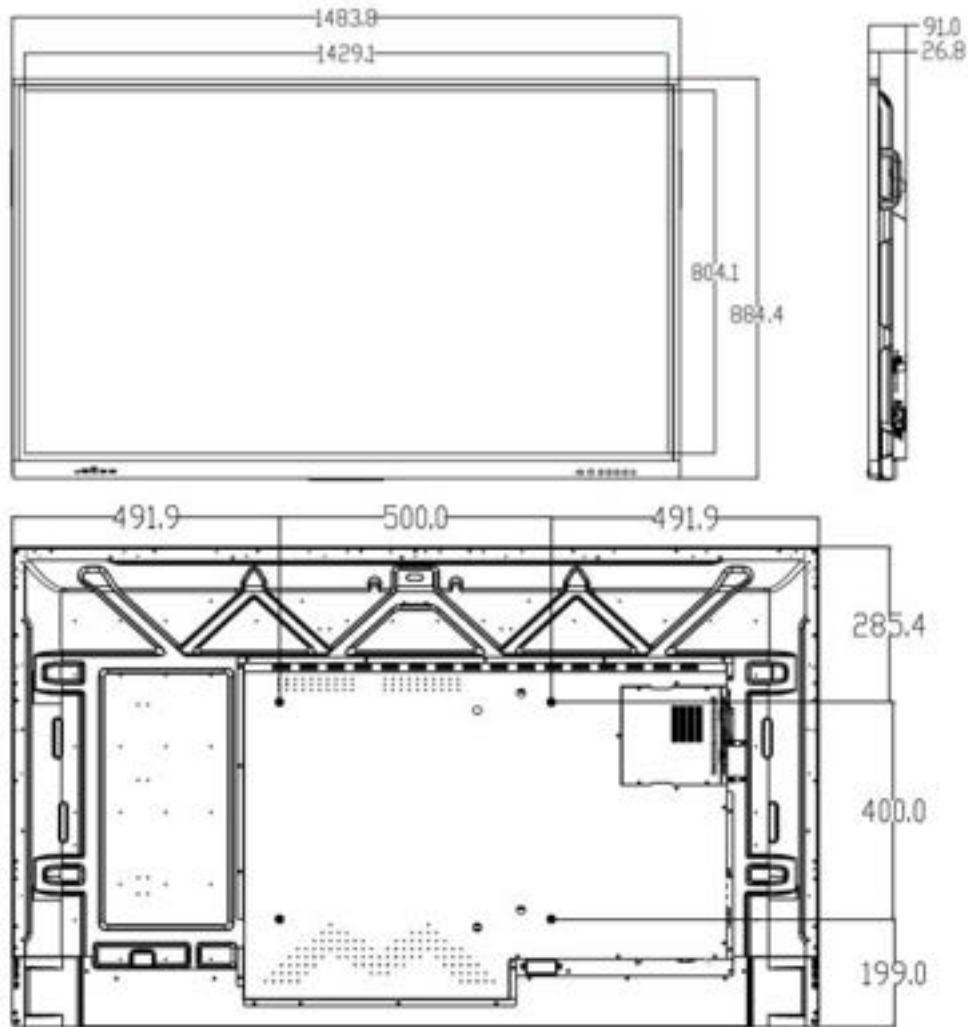

EmbedTech Interactive Flat Panel Display

Model No: ET-IFP-65

Features

- **65" Inch UHD Display:** Offers a large, ultra-high-definition screen for clear visuals.
- **Infrared (IR) Touch Technology:** Provides precise 20 Touch point
- **High Durability:** The screen features Mohs level 7 hardness with anti-glare glass.
- **OPS PC Slot:** Supports OPS & OPS-C Intel standard for easy integration.
- **Powerful Sound:** Comes with built-in 15Wx2 speakers for clear audio output.

Display specifications

Diagonal Display Size	65" inch
LED Brand	CSOT/BOE
Bezel Color	Aluminum frame (black color)
Back Light	Direct Type LED
Active area (mm)	65" inch (1428.48 * 803.52)
Resolution	3840 * 2160 / UHD
Aspect Ration	16:9
Contrast Ratio	1200:1/4000:1

Physical Specifications

Net Weight/ (kg=2)	43
Gross Weight/ (kg=2)	53
Overall Size (mm) (without bracket)	1483.8 * 884.4 * 91
Overall Size (mm) (with bracket) (L*H*W)	1483.8 * 884.4 * 121
Carton Size (mm) (With Bracket) / (L*H*W)	1590 * 1110 * 200
VESA(mm)	500 * 400