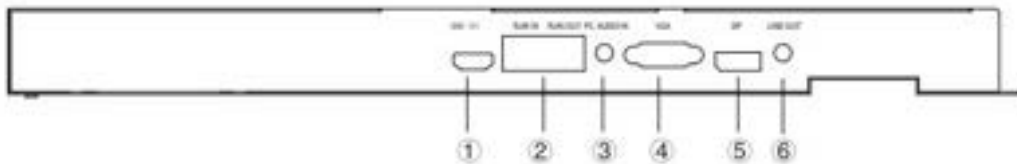

Instruction of ports

Front Buttons

- ①、TYPE-C
- ②、HDMI
- ③、TOUCH
- ④、USB3.0
- ⑤、USB3.0

The Terminal ports of panel

- ①、HDMI OUT ②、RJ45 IN /OUT ③、PC AUDIO IN ④、VGA ⑤、DP ⑥、LINE OUT

- ①、OPTICAL OUT ②、RS232 ③、USB ④、HDMI ⑤、HDMI ⑥、TYPE-C
- ⑦、TOUCH OUT ⑧、USB ⑨、USB