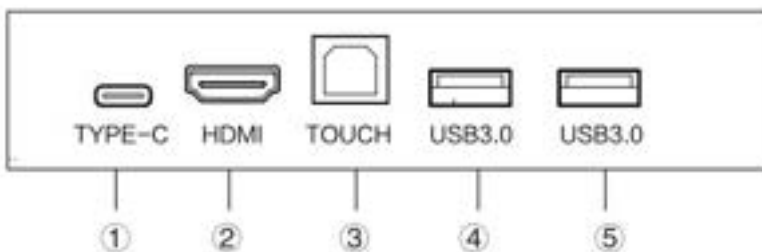

Panel Interactivity

Touch Technology	IR Touch
Touch Points	40 Points (Win 7/8/10) 20 Points Touch (Android)
Touch Accuracy	=2mm (Windows)
Recognition	Finger or Passive Stylus
Response Rate	<4ms (Single Touch) <10ms (max touch inputs)
Minimum object size	2mm
Response Time	<5 ms
Windows OPS Slot	OPS & OPS-C Intel Standard
Hotspot	Yes
Bluetooth	V 5.0
WiFi	IEEE802.11 a/b/g/n Dual Band 2.4 GHz/5 GHz Or IEEE802.11 an 2.4GHz
System Support	Win 10 / Win 8 / Win7 / Mac OS / Android / Chrome OS / Linux

Instruction of ports

Front Buttons

- ①、TYPE-C
- ②、HDMI
- ③、TOUCH
- ④、USB3.0
- ⑤、USB3.0

The Terminal ports of panel

- ①、HDMI OUT ②、RJ45 IN /OUT ③、PC AUDIO IN ④、VGA ⑤、DP ⑥、LINE OUT

- ①、OPTICAL OUT ②、RS232 ③、USB ④、HDMI ⑤、HDMI ⑥、TYPE-C
- ⑦、TOUCH OUT ⑧、USB ⑨、USB