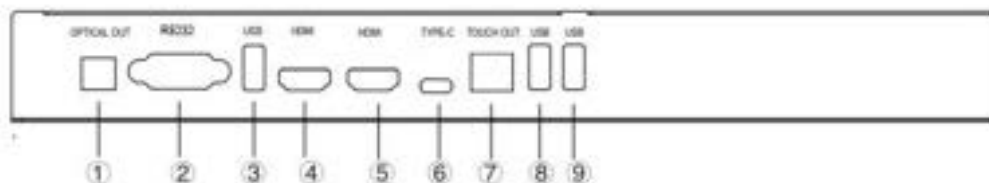

Instruction of ports

Front Buttons

- ①、TYPE-C
- ②、HDMI
- ③、TOUCH
- ④、USB3.0
- ⑤、USB3.0

The Terminal ports of panel

- ①、HDMI OUT ②、RJ45 IN /OUT ③、PC AUDIO IN ④、VGA ⑤、DP ⑥、LINE OUT

- ①、OPTICAL OUT ②、RS232 ③、USB ④、HDMI ⑤、HDMI ⑥、TYPE-C
- ⑦、TOUCH OUT ⑧、USB ⑨、USB