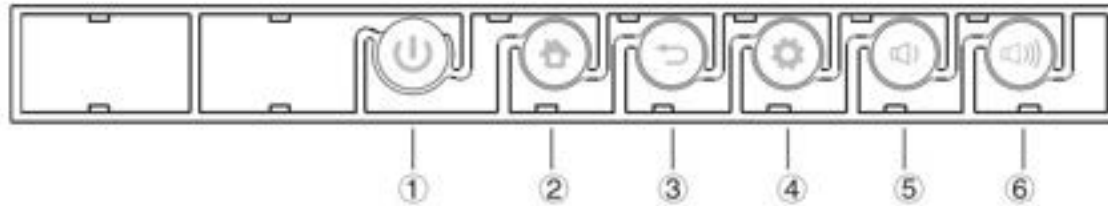

Instruction of ports

Front Buttons

- ①、TYPE-C
- ②、HDMI
- ③、TOUCH
- ④、USB3.0
- ⑤、USB3.0

The Terminal ports of panel

- ①、HDMI OUT ②、RJ45 IN /OUT ③、PC AUDIO IN ④、VGA ⑤、DP ⑥、LINE OUT

- ①、OPTICAL OUT ②、RS232 ③、USB ④、HDMI ⑤、HDMI ⑥、TYPE-C
- ⑦、TOUCH OUT ⑧、USB ⑨、USB

Instructions of buttons and ports

Instruction of buttons

- ①、 Power
- ②、 Home
- ③、 Return
- ④、 Set
- ⑤、 Vol-
- ⑥、 Vol+

Front Side Connectivity

Front Ports	USB3.0 Type A *2, Touch USB 3.0 Type B *1, HDMI in 2.0 * 1, Type C *1
Front Button	Indicator: Red / Blue, Lighter Sensor, One Kroy recover Power/ Home/ Back /Setting/ V- / V+
Speaker	15W*2