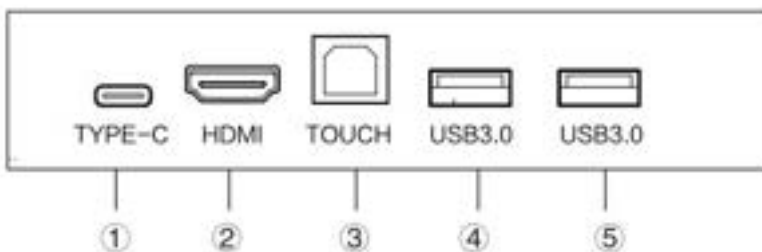

Chipset	Amlogic T982
CPU	4XARM Cortex-A55
GPU	RM Mali-G52
RAM	DDR4 4GB(8G for optional)
ROM	32GB (128 for optional)
Compliant with	Windows; Mac; Linux; Chrome OS

Instruction of ports

Front Buttons

- ①、TYPE-C
- ②、HDMI
- ③、TOUCH
- ④、USB3.0
- ⑤、USB3.0