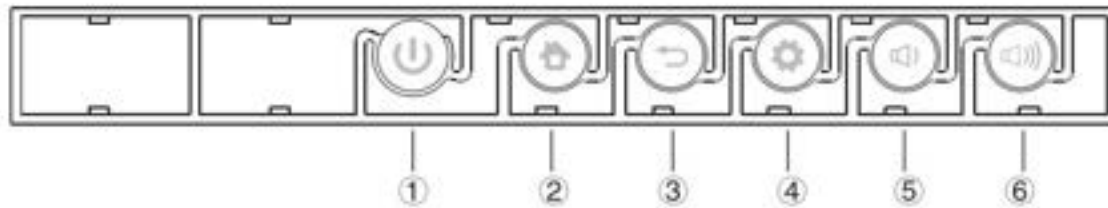

Instructions of buttons and ports

Instruction of buttons

- ①、 Power
- ②、 Home
- ③、 Return
- ④、 Set

- ⑤、 Vol-
- ⑥、 Vol+

Front Side Connectivity

Front Ports	USB3.0 Type A *2, Touch USB 3.0 Type B *1, HDMI in 2.0 * 1, Type C *1
Front Button	Indicator: Red / Blue, Lighter Sensor, One Kroy recover Power/ Home/ Back /Setting/ V- / V+
Speaker	15W*2

Rear Side Connectivity

Rear Side Ports	1. (Mini) MIC In*1 2. RS232*1 3. OPTICAL OUT*1 4. VGA*1 5. PC AUDIO IN*1 6. RJ45 in*1 7. TOUCH OUT (USB3.0) *1 8. HDMI in*2 9. USB2.0*1 10. USB3.0*1