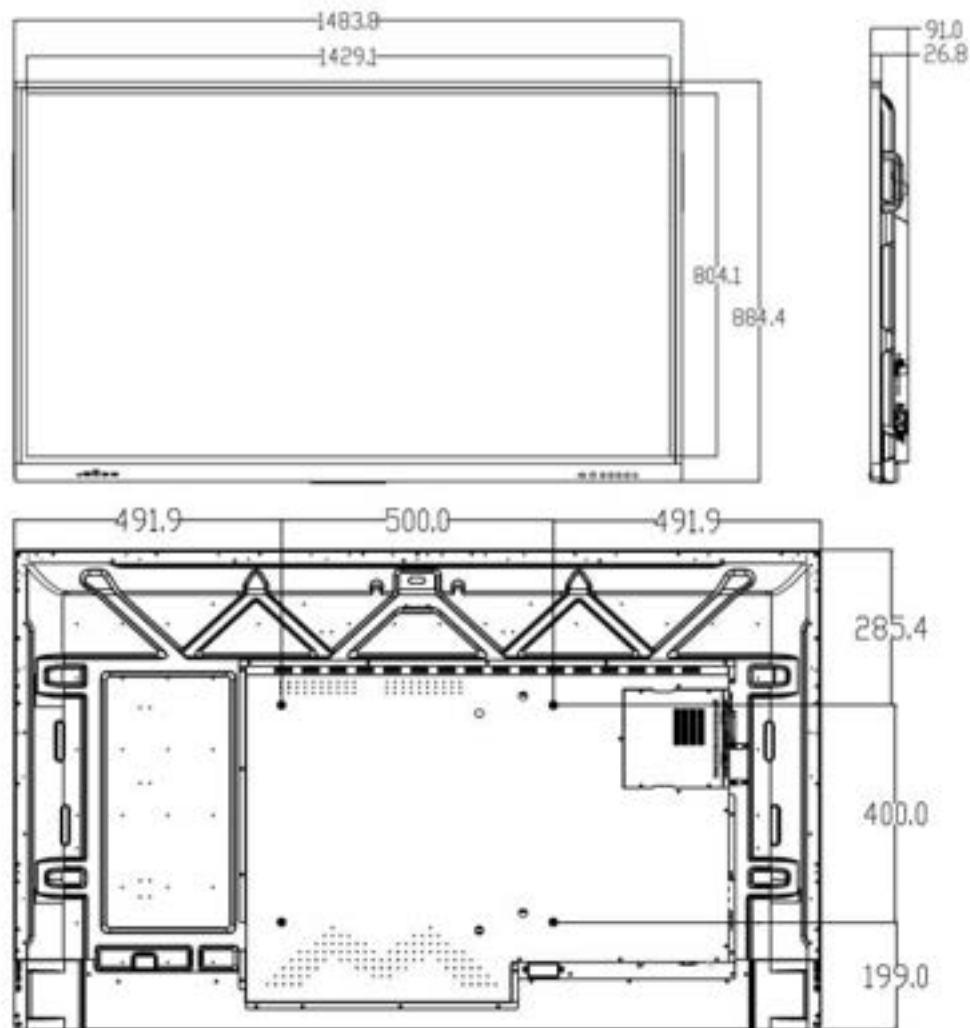

# EmbedTech Interactive Flat Panel Display

**Model No: ET-IFP-98**

## Features

- **98" Inch UHD Display:** Offers a large, ultra-high-definition screen for clear visuals.
- **Infrared (IR) Touch Technology:** Provides precise 20 Touch point
- **High Durability:** The screen features Mohs level 7 hardness with anti-glare glass.
- **OPS PC Slot:** Supports OPS & OPS-C Intel standard for easy integration.
- **Powerful Sound:** Comes with built-in 15Wx2 speakers for clear audio output.

## Display specifications

Diagonal Display Size	98" inch
LED Brand	CSOT/BOE
Bezel Color	Aluminum frame ( black color )
Back Light	Direct Type LED
Active area (mm)	98" inch ( 2158.85 * 1214.35 )
Resolution	3840*2160 /UHD
Aspect Ration	16:9
Contrast Ratio	1200:1/4000:1